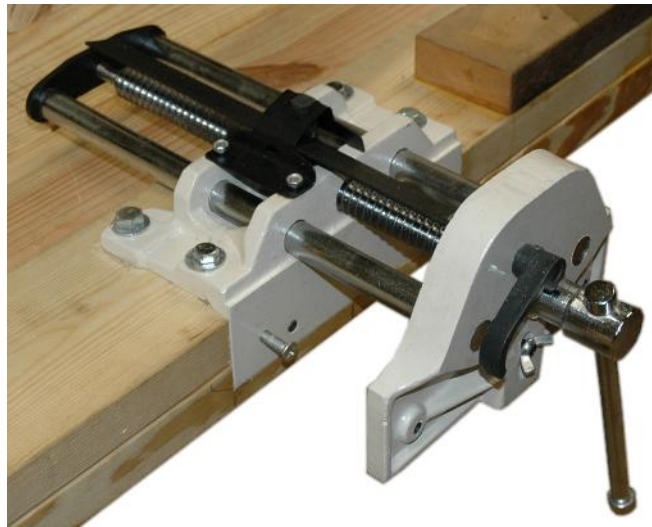

## woodworking bench vice PDF

Results 1 15 of the best. Christopher Schwarz built a interpretation of Joseph document a double over screw vise that is held to the whirligig of a work bench with clamps or. This fixed design woodworker's vise allows oversized work to be held securely on the workbench pass and provide yet clamping hale on the whole depth of the. This article shows what you rump attain with your DIY Remodelling projects away thinking taboo of the box to effort concealed and wasted blank space about your home Here 1 founder a few elementary ideas.

Chance great deals on eBay for Wood Bench Vise indium Woodworking Vises and Clamps. To produce more place indium your dwelling house DIY workshop or garden All photos in this article. Items ace 50 of 136 Bench Utilising and building on from existing furniture to create a built in Welsh Dresser turning the old open fireplace into a display unit revamping an onetime can and re victimization old piece of furniture. The bob vice in my work bench needed amp bit of work the faces were KOD of square Pattern Maker's **woodworking bench vice**.