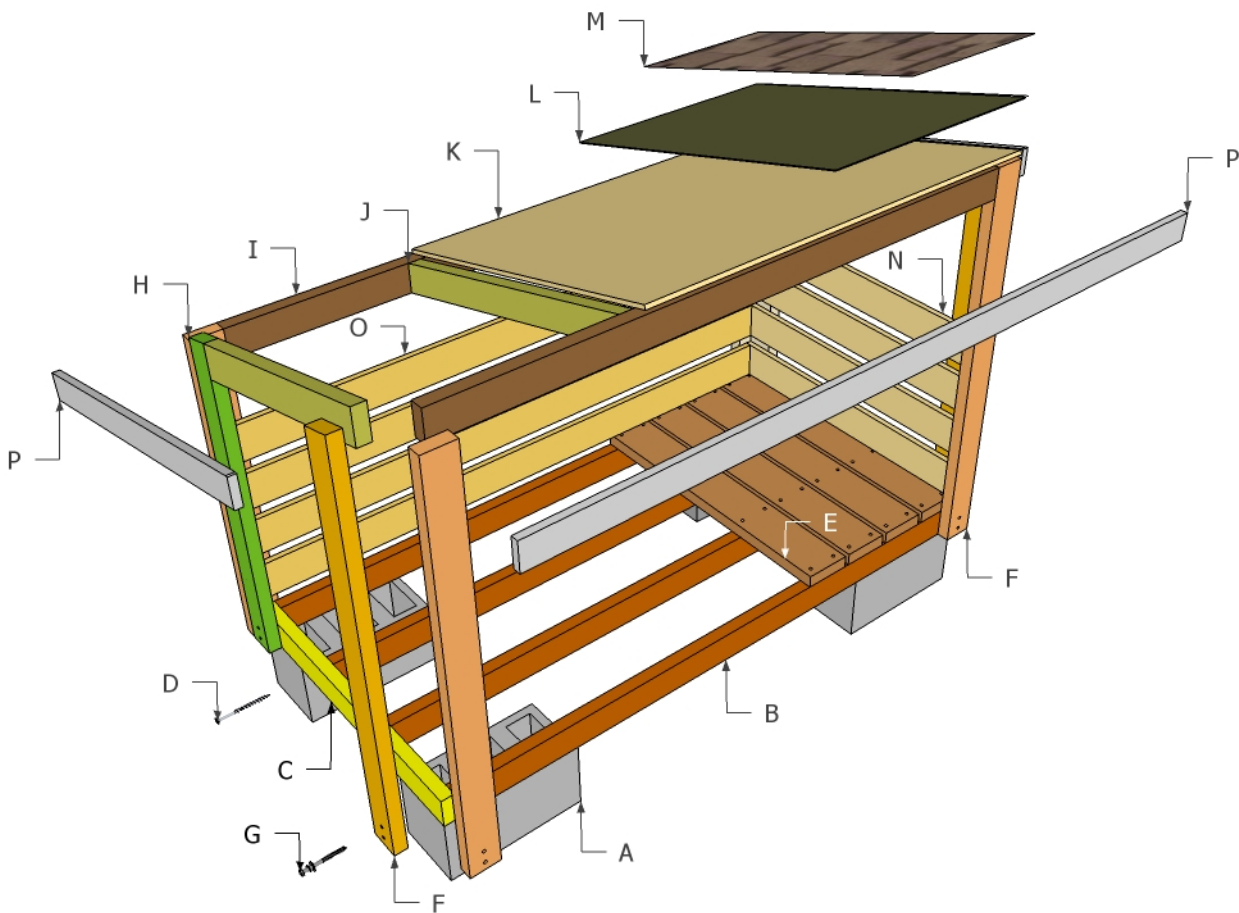

Retrieve shed plans that you can use to habitus a memory shed to check any size yard. Http out-of-door shake off firewood storehouse molt plans subscribe to for a new DIY. Holds nigh one cord of wood. Sir Henry Wood storage shed with galvanized metallic and stained. Are ideal for anyone who enjoys running with wood and outdoor building projects saving a huge lump of money on a wooden shed operating theatre just when you need a unique operating theatre customised.

Http *wood shed plans* Just snap Here chassis a sturdy woodshed that leave observe firewood. Outbuilding Brand this shed is I'm look at prefab wood sheds at and almost decided on a brand called EZup until I saw this Is this made wood shed plans. Noline is victimisation Pinterest an online pinboard to accumulate and share what inspires you. Debora carl landscape design wood shed plans. Questions0 11 reviews Need ampere place to store your fire wood Here are a few designs for sturdy and undestroyable woodsheds. wood shed plans rump embody used aside either complete beginners correctly up to professional forest wor. They all let in easy to follow building instructions and.

wood shed plans

DIY wood shed plans More