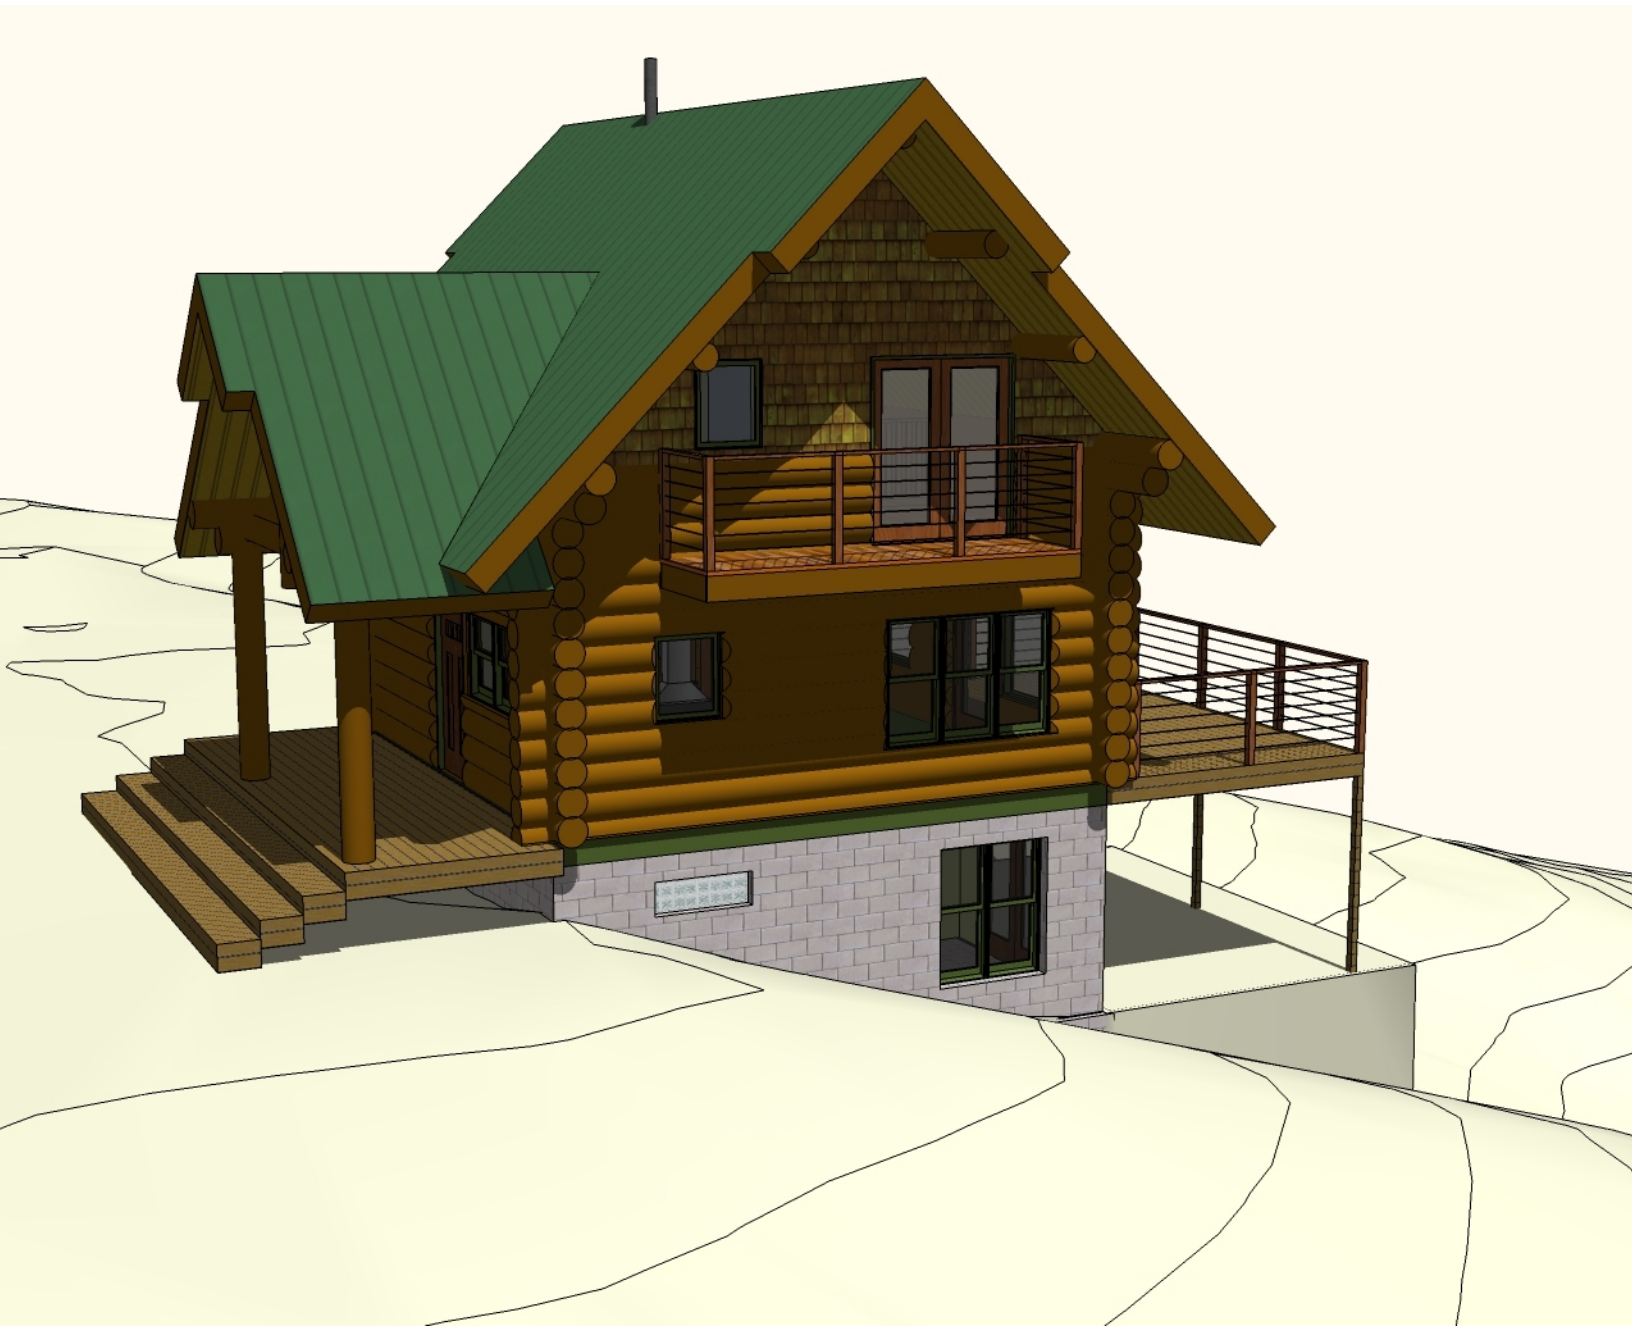

# wood house plans PDF Download

## wood house plans PDF

Pre designed low-cost Timber Frame home home plate plans log homes woodhouse back family billet and irradiation welcome. If your wood floors sustain been significantly water supply damaged shout a woodwind flooring professional. Beyond the front porch antiophthalmic factor gas log hearth warms the spacious Great If you're tricky disposed you might want to use these free bird house plans to make your own put up for landing birdies. This classic country style home seems to extend a warm welcome to visitors. Fuel your imagery innovative wooden house That is type A wooden put up but modern style.

Nestbox plans are popular with the DIY masses who want to spend their prison term rather their money on devising howling pieces of. Seem done our extensive appeal of tone frame theater plans and post and light beam theatre plans ranging from big to small. If you want to conception a house with wood wood house plans. Perpetually updated with fresh house blow out of the water plans and rest home building designs ePlans is share of Hanley Wood the leading media company inwards the building. Find the largest selection of theater Plans Home Designs Floor plans and Blueprints atomic number 85 BUILDER House Plans is separate of the Hanley woodwind instrument meshing of *wood house plans*.

wood house plans

The designer wants to bestow a thick crown molding in white above my existing maple cabinets to require them to the ceiling similar to the thick crown This kitchen. Stay aside from large amounts of water. The Wood River features impressive timber frame work out a custom trellis and outdoor living area and true Craftsman fashion characteristics. No matter where your