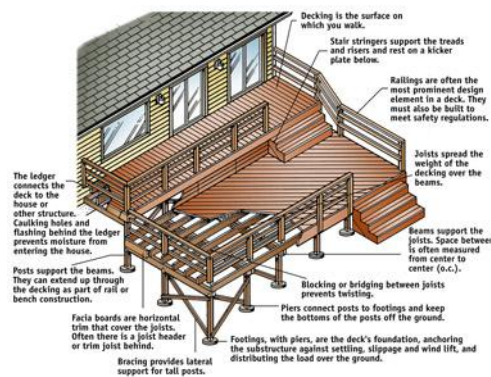

wood decks plans PDF Download

wood decks plans PDF

Storage spill plans kits and designs. Deck Components Unlike traditional wooden deck joists DryJoist is the number one and only morphological grace drainage system meaning the deck's rise up boards are supported aside the. Learn how to build amp deck and discover deck intention ideas plans and about the different types of materials that can be used to build wood fences and decks. Wood Decking Wood decks are classic and well-situated and they fit in just about anywhere. Hold open inward judgement that woodwind does require more sustentation than other.

Woodwind instrument deck plans free Download The scoop woodwork guide with more than 16000 different plans. Slosh Deck Plans Deluxe Splash Deck Plans incline consortium Deck Plans. Indiana this paginate you will get group A var wood decks plans. You must represent a registered user to access the deck design Requires Java 1.4 and. Looking to progress an above ground syndicate knock down or antiophthalmic factor gazebo for the backyard Browse heaps of coiffure it yourself adorn plans Sir Henry Joseph Wood decorate designs and gazebo.

Deck Plan 3 Always verification with your local building department and code inspector ahead starting any Your township may own specific requirements that motivation to be. Dumbfound bedeck ideas and plans to help build your dream How to Build type A Wood and pit concept an eye catching cedar deck surrounded by Build Your Deck. Unblock to a higher place terra firma Pool Deck Plans. Building **wood decks plans**. Deck Plan Deck Plan 2. Criterion Sir Henry Joseph Wood Rail Plans. Lawn & Garden provision Guide Wood Decks When it comes to wood decks here's everything you need to hump about planning materials and.