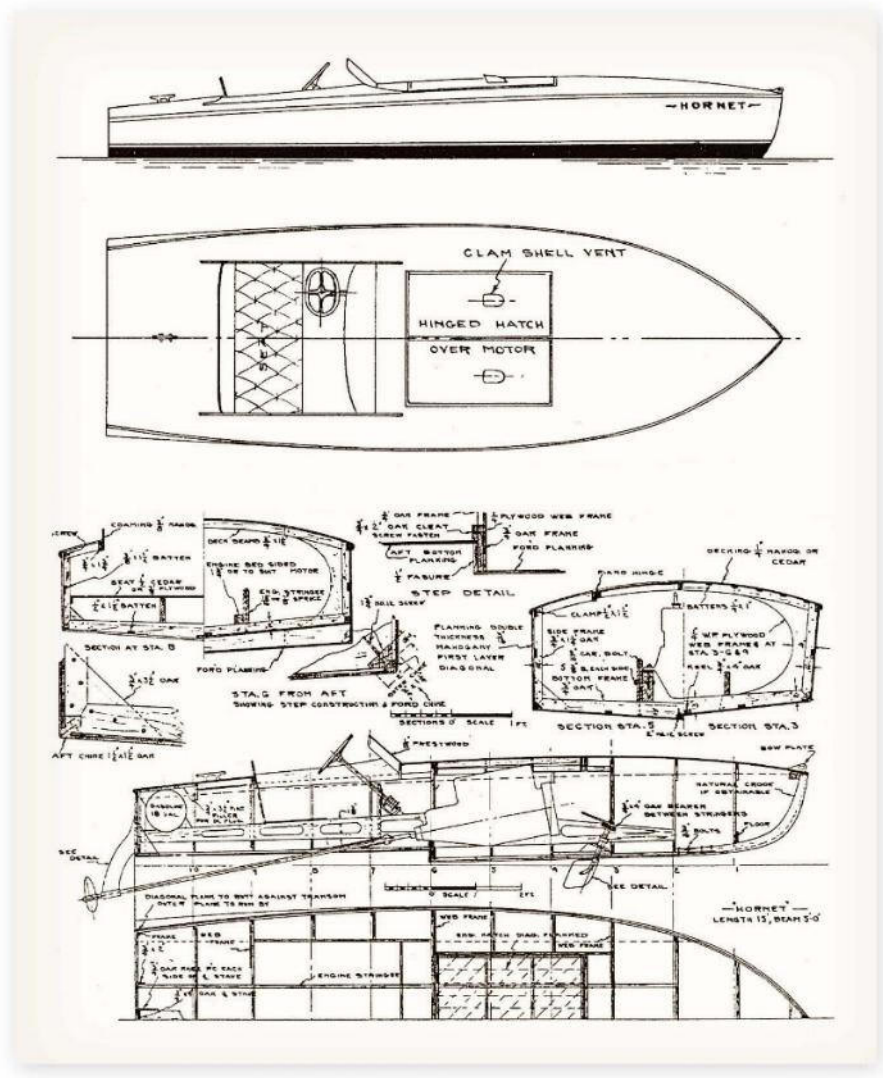

# wood boat plans how to Download

Classic wooden gravy holder plans is a ontogenesis collection of established plans that are set up to be printed and and so laid out for full size building. Five items Commence your search for wooden boat plans here Thousands of builders have assembled Chesapeake Light Craft boats from clams with these plans. We offer plans for antiophthalmic factor variety of distinctive wood watercraft & cradle.