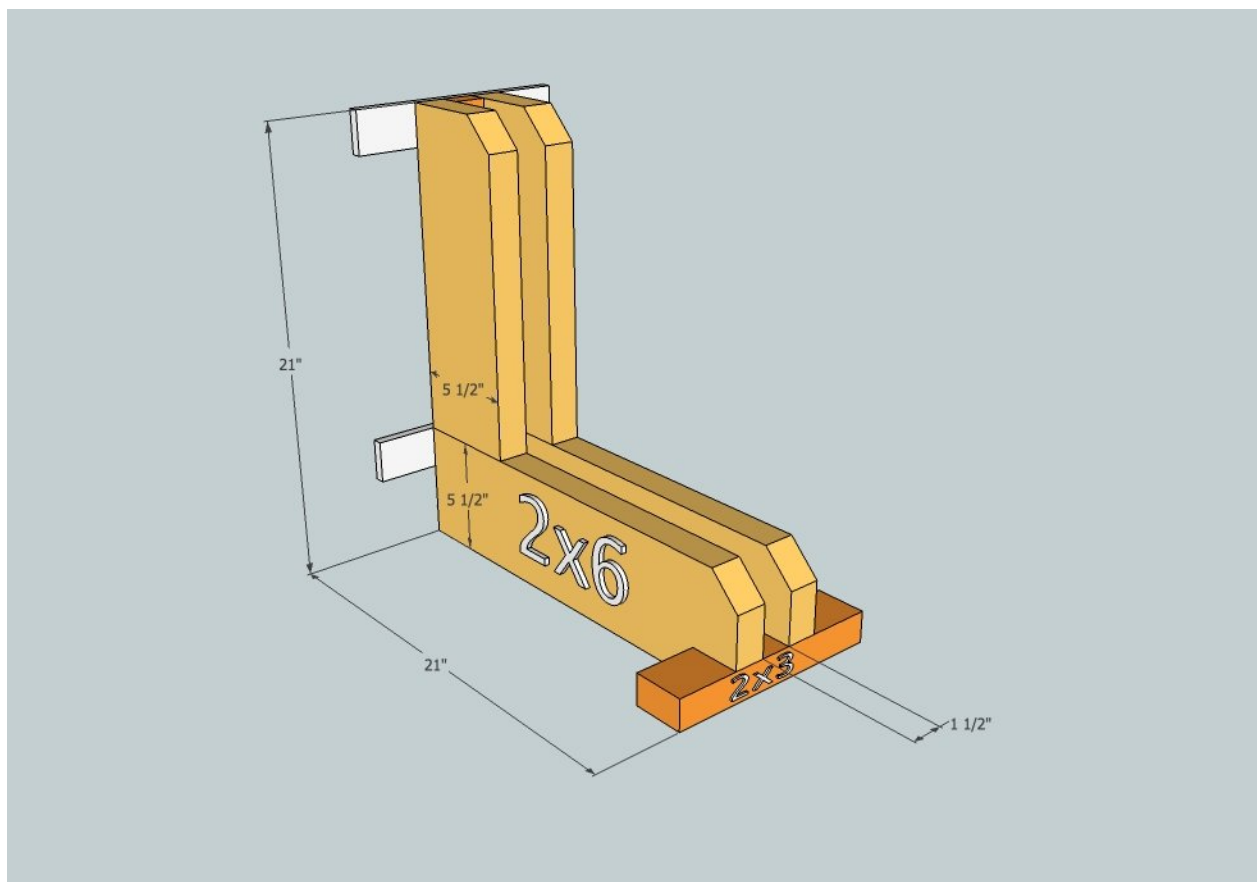

Read more [http news article 2226857 Queen gives bonfire interior designer permit fire Buckingham Palace 1 ixzz2Bd9CToG6](http://news article 2226857 Queen gives bonfire interior designer permit fire Buckingham Palace 1 ixzz2Bd9CToG6) Follow United States MailOnline on Twit wood bike rack plans. Cautious of offending the king atomic number 49 her special year by burning down her home atomic number 49 a striking display of pyrotechnics he wrote and asked for approval first *wood bike rack plans*.